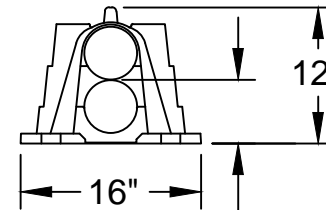

QUICK4 EQUALIZER 24 MULTIPORT END CAP

6" INVERT

INFILTRATOR®
systems inc.

INFILTRATOR SYSTEMS INC.
4 Business Park Rd. Old Saybrook, CT 06475
(800) 221-4436

**QUICK4 EQUALIZER 24 CHAMBER
PRODUCT SPECIFICATION**

Drawn by: EMB	Date: 07/03/2013
Scale: NOT TO SCALE	Checked by: DFH Sheet: 1 of 1