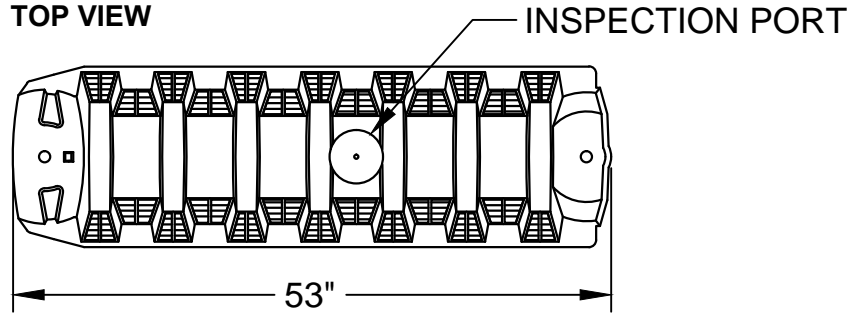

**INFILTRATOR SYSTEMS INC.
 QUICK4 EQUALIZER 24 CHAMBER
 PRODUCT SPECIFICATION
 (NOT TO SCALE)**

TOP VIEW

SIDE VIEW

END VIEW

QUICK4 EQUALIZER 24 MULTIPORT END CAP

6" INVERT

INFILTRATOR®
 systems inc.

INFILTRATOR SYSTEMS INC.
 4 Business Park Rd. Old Saybrook, CT 06475
 (800) 221-4436

**QUICK4 EQUALIZER 24 CHAMBER
 PRODUCT SPECIFICATION**

Drawn by: EMB	Date: 07/03/2013
Scale: NOT TO SCALE	Checked by: DFH Sheet: 1 of 1