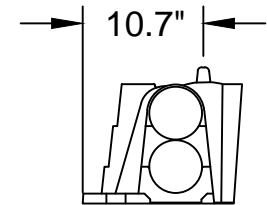

QUICK4 EQUALIZER 24 MULTIPORT END CAP

6" INVERT

INFILTRATOR®
systems inc.

INFILTRATOR SYSTEMS INC.
4 Business Park Rd. Old Saybrook, CT 06475
(800) 221-4436

**QUICK4 EQUALIZER 24 CHAMBER
PRODUCT SPECIFICATION**

Drawn by: EMB	Date: 07/03/2013
Scale: NOT TO SCALE	Checked by: DFH Sheet: 1 of 1