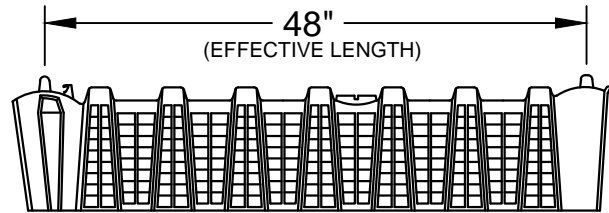

**INFILTRATOR SYSTEMS INC.
 QUICK4 EQUALIZER 24 CHAMBER
 PRODUCT SPECIFICATION
 (NOT TO SCALE)**

TOP VIEW

SIDE VIEW

END VIEW

QUICK4 EQUALIZER 24 MULTIPORT END CAP

6" INVERT

INFILTRATOR®
 systems inc.

INFILTRATOR SYSTEMS INC.
 4 Business Park Rd. Old Saybrook, CT 06475
 (800) 221-4436

**QUICK4 EQUALIZER 24 CHAMBER
 PRODUCT SPECIFICATION**

Drawn by: EMB	Date: 07/03/2013
Scale: NOT TO SCALE	Checked by: DFH Sheet: 1 of 1