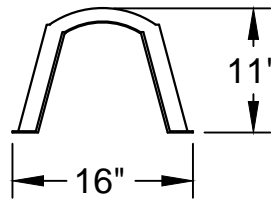

**INFILTRATOR SYSTEMS INC.
QUICK4 EQUALIZER 24 CHAMBER
PRODUCT SPECIFICATION
(NOT TO SCALE)**

6" INVERT

INFILTRATOR®
systems inc.

INFILTRATOR SYSTEMS INC.
4 Business Park Rd. Old Saybrook, CT 06475
(800) 221-4436

**QUICK4 EQUALIZER 24 CHAMBER
PRODUCT SPECIFICATION**

Drawn by: EMB	Date: 07/03/2013
Scale: NOT TO SCALE	Checked by: DFH Sheet: 1 of 1