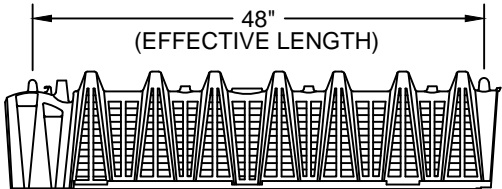

INFILTRATOR WATER TECHNOLOGIES
QUICK4 EQUALIZER 36 CHAMBER
PRODUCT SPECIFICATIONS
 (NOT TO SCALE)

TOP VIEW

SIDE VIEW

END VIEW

QUICK4 EQUALIZER 36 MULTIPORT END CAP

EFFECTIVE LENGTH WHEN CONNECTED

 INFILTRATOR <small>water technologies</small>		
INFILTRATOR WATER TECHNOLOGIES 4 Business Park Rd. Old Saybrook, CT 06475 (800) 221-4436		
QUICK4 EQUALIZER 36 CHAMBER PRODUCT SPECIFICATIONS		
Drawn by: EMB		Date: 07/03/2013
Scale: NOT TO SCALE	Checked by: DFH	Sheet: 1 of 1