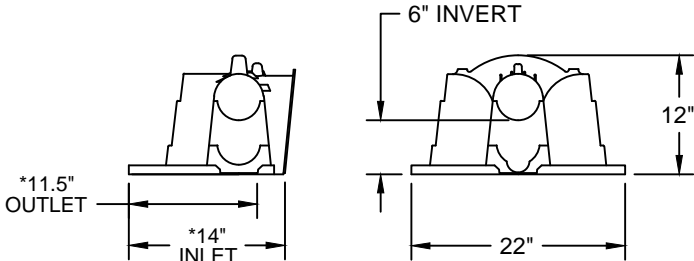

INFILTRATOR WATER TECHNOLOGIES
QUICK4 EQUALIZER 36 CHAMBER
PRODUCT SPECIFICATIONS
 (NOT TO SCALE)

TOP VIEW

SIDE VIEW

END VIEW

QUICK4 EQUALIZER 36 MULTIPORT END CAP

EFFECTIVE LENGTH WHEN CONNECTED

 INFILTRATOR <small>water technologies</small>		
INFILTRATOR WATER TECHNOLOGIES 4 Business Park Rd. Old Saybrook, CT 06475 (800) 221-4436		
QUICK4 EQUALIZER 36 CHAMBER PRODUCT SPECIFICATIONS		
Drawn by: EMB		Date: 07/03/2013
Scale: NOT TO SCALE	Checked by: DFH	Sheet: 1 of 1