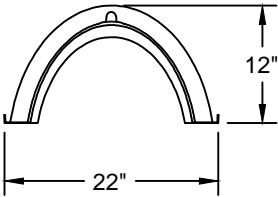

INFILTRATOR WATER TECHNOLOGIES
QUICK4 EQUALIZER 36 CHAMBER
PRODUCT SPECIFICATIONS
 (NOT TO SCALE)

TOP VIEW

SIDE VIEW

END VIEW

QUICK4 EQUALIZER 36 MULTIPORT END CAP

EFFECTIVE LENGTH WHEN CONNECTED

 INFILTRATOR <small>water technologies</small>		
INFILTRATOR WATER TECHNOLOGIES 4 Business Park Rd. Old Saybrook, CT 06475 (800) 221-4436		
QUICK4 EQUALIZER 36 CHAMBER PRODUCT SPECIFICATIONS		
Drawn by: EMB		Date: 07/03/2013
Scale: NOT TO SCALE	Checked by: DFH	Sheet: 1 of 1