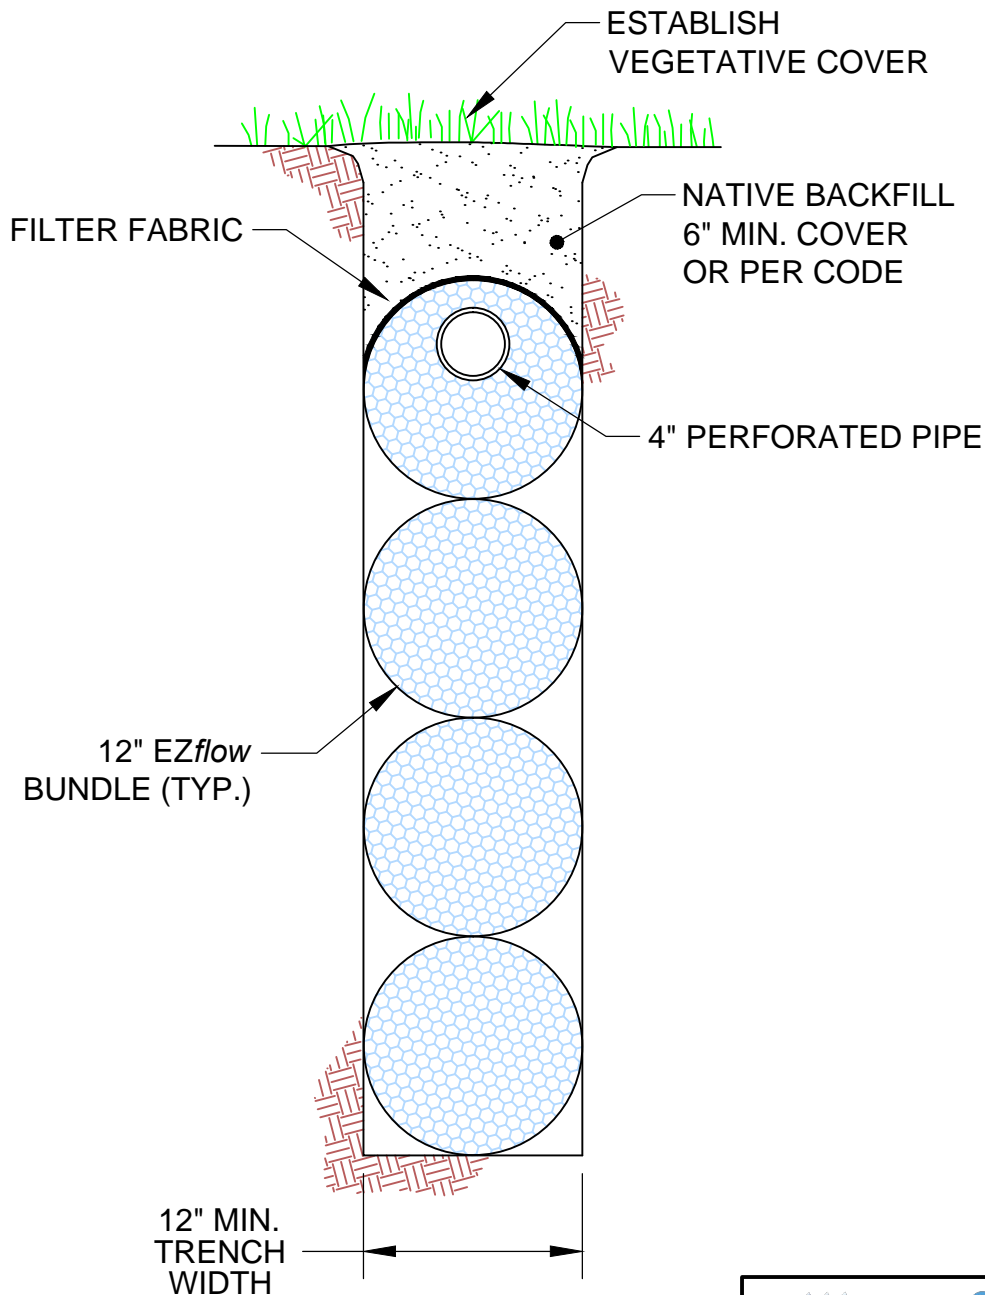

EZflow 1204V - GEO

NOTE:
 PRODUCT CONFIGURATION AND INSTALLATION
 DEPTH MUST COMPLY WITH APPLICABLE
 REGULATORY REQUIREMENTS.

INFILTRATOR SYSTEMS INC.
 4 Business Park Rd. Old Saybrook, CT 06475
 (800) 221-4436

EZflow 1204V - GEO

Drawn by: EMB		Date: 08/07/2013
Scale: NOT TO SCALE	Checked by: DFH	Sheet: 1 of 1