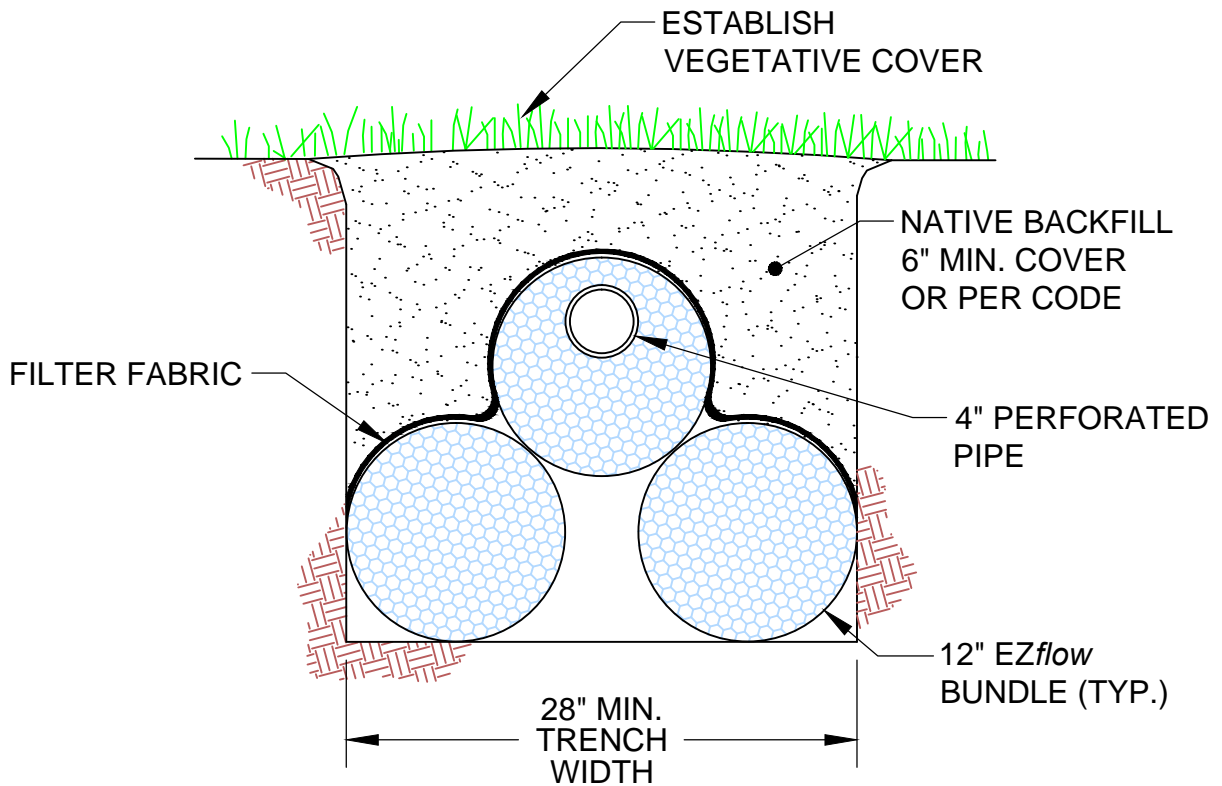

## EZflow 1203T - GEO

**NOTE:**  
PRODUCT CONFIGURATION AND INSTALLATION  
DEPTH MUST COMPLY WITH APPLICABLE  
REGULATORY REQUIREMENTS.

INFILTRATOR SYSTEMS INC.  
4 Business Park Rd. Old Saybrook, CT 06475  
(800) 221-4436

EZflow 1203T - GEO

Drawn by: EMB		Date: 08/07/2013
Scale: NOT TO SCALE	Checked by: DFH	Sheet: 1 of 1