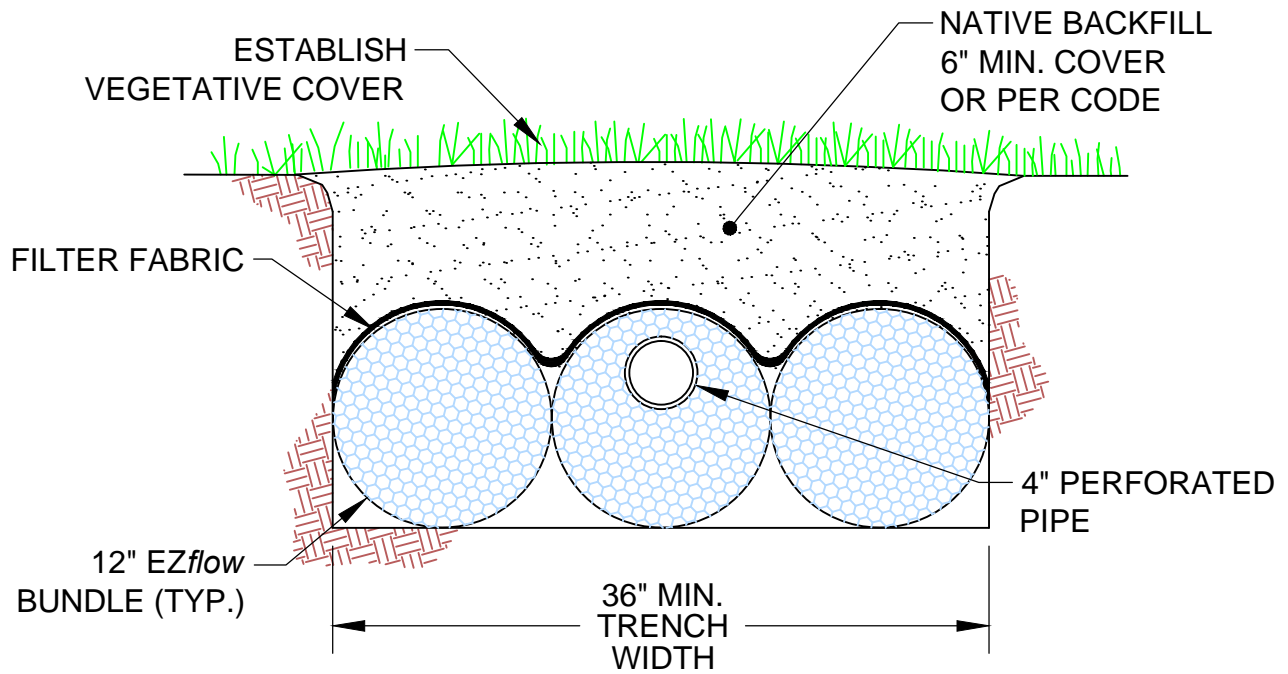

EZflow 1203H - GEO

NOTE:
 PRODUCT CONFIGURATION AND INSTALLATION
 DEPTH MUST COMPLY WITH APPLICABLE
 REGULATORY REQUIREMENTS.

INFILTRATOR SYSTEMS INC.
 4 Business Park Rd. Old Saybrook, CT 06475
 (800) 221-4436

EZflow 1203H - GEO

Drawn by: EMB	Date: 08/07/2013
Scale: NOT TO SCALE	Checked by: DFH Sheet: 1 of 1