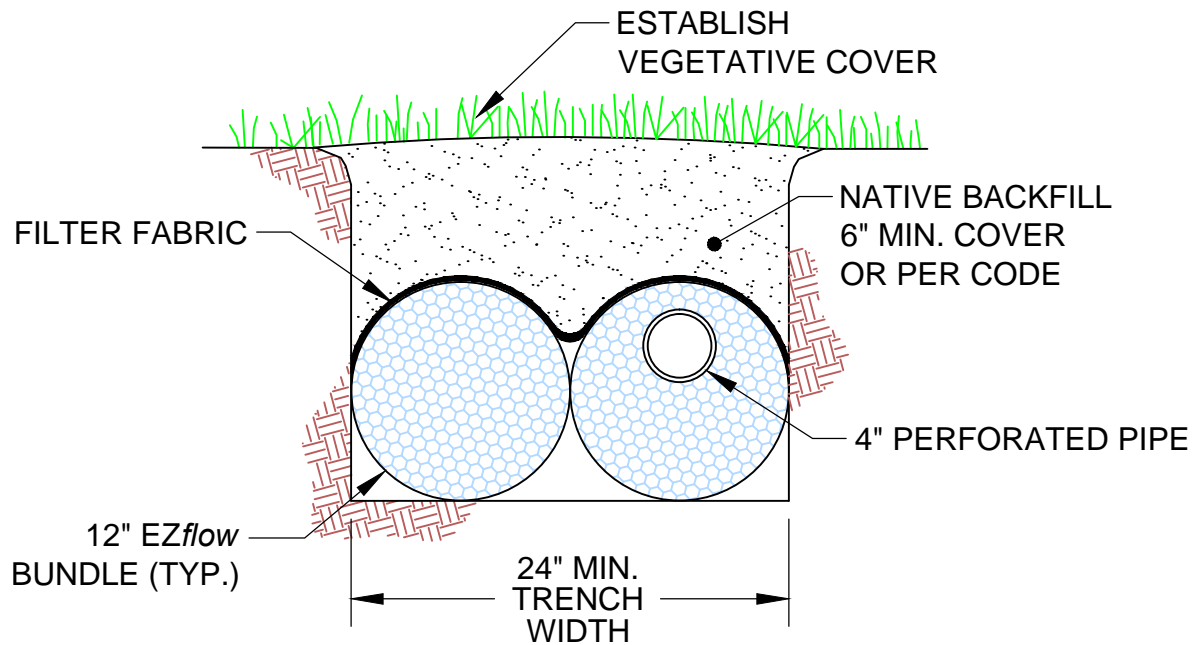

EZflow 1202H - GEO

NOTE:
 PRODUCT CONFIGURATION AND INSTALLATION
 DEPTH MUST COMPLY WITH APPLICABLE
 REGULATORY REQUIREMENTS.

		
INFILTRATOR SYSTEMS INC. 4 Business Park Rd. Old Saybrook, CT 06475 (800) 221-4436		
EZflow 1202H - GEO		
Drawn by: EMB		Date: 08/07/2013
Scale: NOT TO SCALE	Checked by: DFH	Sheet: 1 of 1